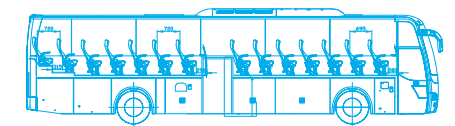

SAFARI HD 13

www.temesa.com

The information in this publication is accurate as of its publication date. The information herein is subject to change without prior notice. Specifications may differ per country. Consult your sales representative for features and specifications that match your requirements. Copyright © 2010 Temsa Global. All rights reserved.