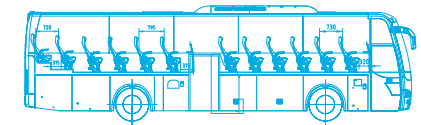

MAIN FEATURES

EEV, Stainless steel, 85% recyclable, 99% recoverable

EBS, ESC, ASR

SAFARI HD 12